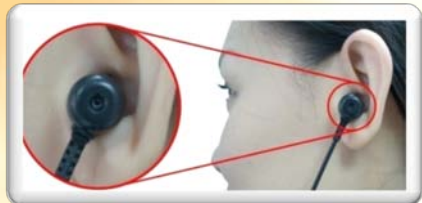

## Earphone & Button type Hidden Cameras

ETC-J14 Earphone type

BTC-J20 Button type

Various types button/screw accessories changeable

### Features:

- ETC-J14 covert as a earphone feature, suit for side monitoring/ recording.
- Co-work with portable DVR easily
- BTC-J20 covert as a cloth button for perfect spy surveillance.
- Attach various button/screw accessories for replacement