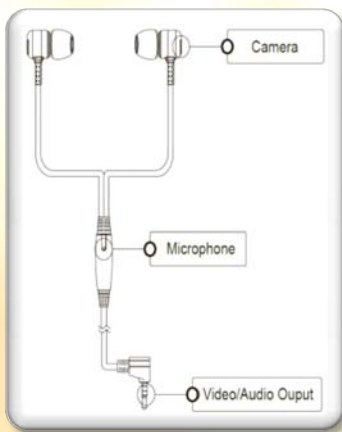

## Earphone & Button type Hidden Cameras

ETC-J14 Earphone type

BTC-J20 Button type

Various types button/screw accessories changeable

### Features:

- ETC-J14 covert as a earphone feature, suit for side monitoring/ recording.
- Co-work with portable DVR easily
- BTC-J20 covert as a cloth button for perfect spy surveillance.
- Attach various button/screw accessories for replacement

### Specifications:

Model	ETC-J14	BTC-J20
Video system	NTSC/PAL	
Image sensor	1/4" Color CMOS	1/3" interline CCD
Min. illumination	3 Lux	0.2Lux
Lens	3.59mm/F2.0	4.3mm/F1.8
Field of view	66.5°	
Video resolution	480 TV line	550 TV line
Pixels	640 x 480	768x492
Video output	2Vp-p(MAX) 10KHz ohms Impedance	
Microphone	yse	
Power voltage	5V+/-0.5V	
Power current	130 mA	60 mA
Dimensions	23(L)X26(W)X18(H)	28(L)X24(W)X18(H)
Weight	around 25 g	around 22 g