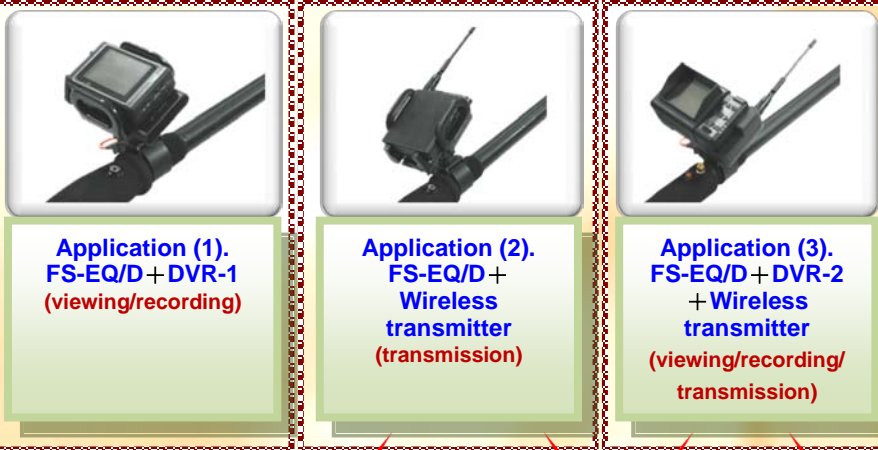

# Raysun FS-EQ/FS-D Stretchable Video-scope

Optionally work on viewing/recording/  
wireless transmission applications

Application (1).  
FS-EQ/D + DVR-1  
(viewing/recording)

Application (2).  
FS-EQ/D +  
Wireless  
transmitter  
(transmission)

Application (3).  
FS-EQ/D + DVR-2  
+ Wireless  
transmitter  
(viewing/recording/  
transmission)

- Waterproof, high resolution CCD camera with built-in LED for day/night inspection.
- Stretchable shaft for adjustable working length, light weight, easy operation. General Li-on battery available.
- The bendable semi-rigid tube can be adjusted to get the required viewing angle of the front-end camera with water/oil proof.
- Can additionally add an optional visible / invisible (IR) illuminators to enhance light level.
- Multiple operation modes as following descriptions.

Choose to work with

WRD-3 wrist-wear wireless A/V receiver/recorder

or

JR-1208P wireless receiver

Monitor

Co-works with wireless transmitter and WRD-3 wrist-wear wireless A/V receiver/recorder to easily & conveniently operation.

## Specifications:

Model	FS-EQ	FS-D
Day/night mini color CCD camera	Image sensor	1/4" color CCD
	Min. illumination	1 Lux
	Outer dia.	Φ20x75mm
	Electronic shutter	1/60~1/120000
	Pixels	NTSC:768(H)x496(V)
	Power	123A Lithium Battery *2
	Video resolution	520TV Lines
Battery running time	Around. 240 minutes	
Shrink length	Semi-rigid tube: 100cm	around 100 cm (Semi-rigid tube: 35cm)
Extension length	Around. 175 cm	Around. 211 cm
Stretch nodes	3	4
Weight	Around 835g (exclude battery)	Around 585g (exclude battery)