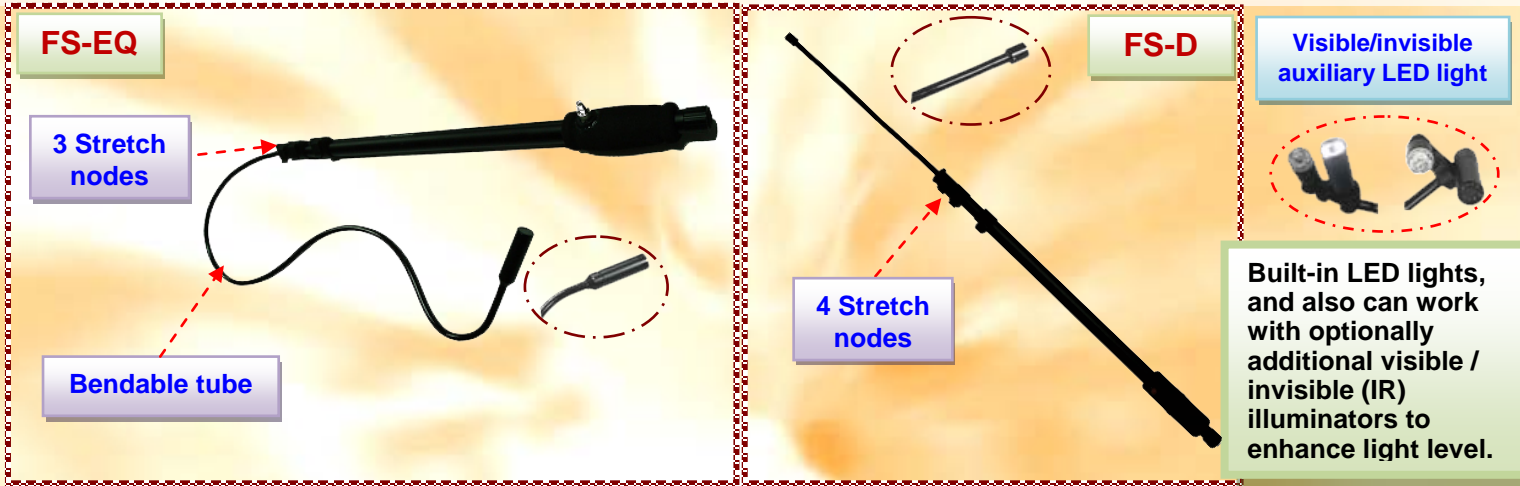

# Raysun FS-EQ/FS-D Stretchable Video-scope

Optionally work on viewing/recording/  
wireless transmission applications

Application (1).  
FS-EQ/D + DVR-1  
(viewing/recording)

Application (2).  
FS-EQ/D +  
Wireless  
transmitter  
(transmission)

Application (3).  
FS-EQ/D + DVR-2  
+ Wireless  
transmitter  
(viewing/recording/  
transmission)

- Waterproof, high resolution CCD camera with built-in LED for day/night inspection.
- Stretchable shaft for adjustable working length, light weight, easy operation. General Li-on battery available.
- The bendable semi-rigid tube can be adjusted to get the required viewing angle of the front-end camera with water/oil proof.
- Can additionally add an optional visible / invisible (IR) illuminators to enhance light level.
- Multiple operation modes as following descriptions.

Choose to work with

WRD-3 wrist-wear wireless A/V receiver/recorder

or

JR-1208P wireless receiver

Monitor

Co-works with wireless transmitter and WRD-3 wrist-wear wireless A/V receiver/recorder to easily & conveniently operation.

## Specifications:

Model	FS-EQ	FS-D
Day/night mini color CCD camera	Image sensor	1/4" color CCD
	Min. illumination	1 Lux
	Outer dia.	Φ20x75mm
	Electronic shutter	1/60~1/120000
	Pixels	NTSC:768(H)x496(V)
	Power	123A Lithium Battery *2
	Video resolution	520TV Lines
Battery running time	Around. 240 minutes	
Shrink length	Semi-rigid tube: 100cm	around 100 cm (Semi-rigid tube: 35cm)
Extension length	Around. 175 cm	Around. 211 cm
Stretch nodes	3	4
Weight	Around 835g (exclude battery)	Around 585g (exclude battery)